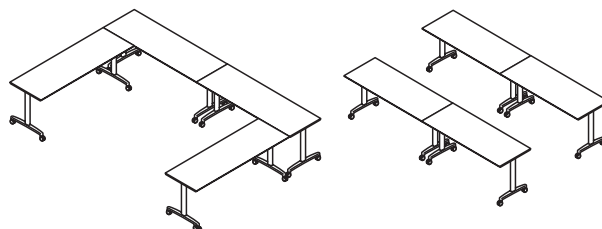

TABLES

GENERAL PURPOSE ROUND TOP

- Tops come in wood with amber finish, and black or gray laminate
- 4-Prong pedestal base with levelling glides

42" diameter top, 29"h
2100 Series

Escalade Series
90NATCCW42RDW
90NATCP42EMC

36" diameter top, 29"h
90TRC36GRAY

42" diameter top, 29"h
90TRC42GRAY

standing height
36" diameter top, 41"h
90GLOGCAPR36

TABLES

HUDDLE Multi-Purpose Tables

- Flip Top nesting base for efficient storage
- Casters provide ease of setup
- Charcoal metal base/laminate gray top
- Rounded T-mold edge

HON Huddle Tables

60" w x 24" d

90HON

72" w x 24" d

90HON

TABLES

**NEST IT
Multi-Purpose
Tables**

- Flip Top nesting base for efficient storage
- Locking casters
- Gray base with modesty panel
- Gray laminate top