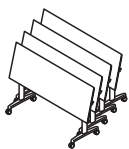

TABLES

GENERAL PURPOSE ROUND TOP

- Tops come in wood with amber finish, and black or gray laminate
- 4-Prong pedestal base with levelling glides

42" diameter top, 29"h
2100 Series

Escalade Series
90NATCCW42RDW
90NATCP42EMC

36" diameter top, 29"h
90TRC36GRAY

42" diameter top, 29"h
90TRC42GRAY

standing height
36" diameter top, 41"h
90GLOGCAPR36

TABLES

HUDDLE Multi-Purpose Tables

- Flip Top nesting base for efficient storage
- Casters provide ease of setup
- Charcoal metal base/laminate gray top
- Rounded T-mold edge

HON Huddle Tables

60" w x 24" d

90HON

72" w x 24" d

90HON

TABLES

**NEST IT
Multi-Purpose
Tables**

- Flip Top nesting base for efficient storage
- Locking casters
- Gray base with modesty panel
- Gray laminate top